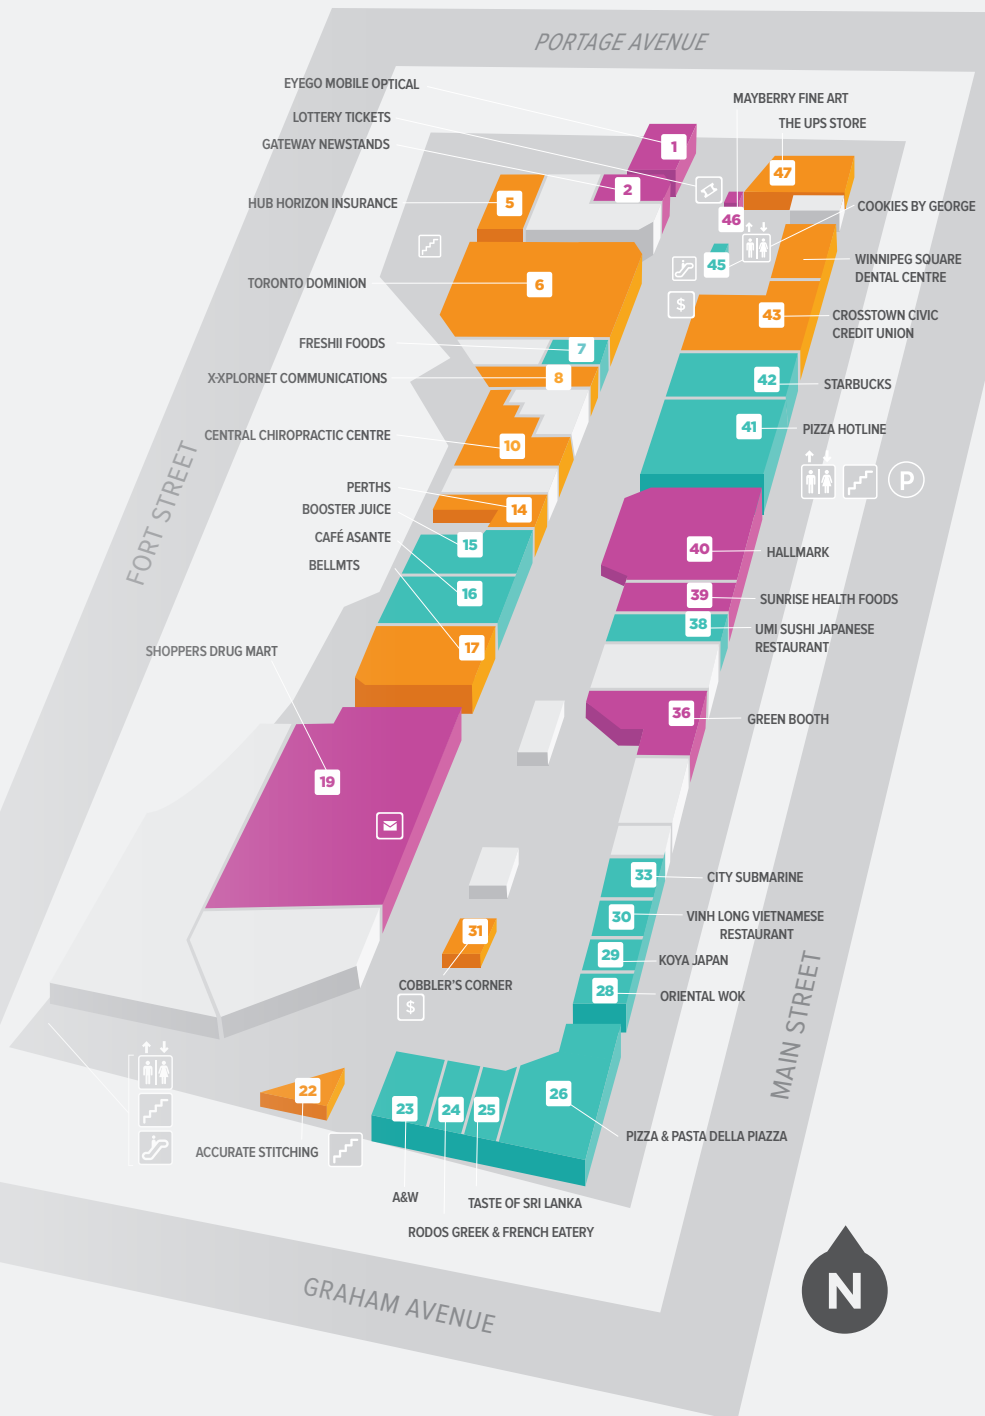

Mall Directory

MONDAY - FRIDAY 9:00 AM - 5:30PM

Individual store hours may vary. Some stores offer Saturday shopping.

FOOD

| | | |
|----|------------------------------------|--------------|
| 23 | A & W | 204-421-3736 |
| 15 | Booster Juice | 204-943-2619 |
| 16 | Café Asante | 204-956-5996 |
| 33 | City Submarine | 204-999-8798 |
| 45 | Cookies by George | 204-949-0588 |
| 7 | Freshii | 204-515-4369 |
| 29 | Koya Japan | 204-956-1891 |
| 28 | Oriental Wok | 204-942-0932 |
| 26 | Pizza & Pasta Della Piazza | 204-943-1338 |
| 41 | Pizza Hotline Stone Fired Pizzeria | 204-219-2821 |
| 24 | Rodos Greek & French Eatery | 204-944-8441 |
| 42 | Starbucks | 204-947-9476 |
| 25 | Taste of Sri Lanka | 204-943-7716 |
| 38 | UMI Sushi Japanese Restaurant | 204-989-2278 |
| 30 | Vinh Long Vietnamese Restaurant | 204-944-9986 |

SPECIALTY

| | | |
|----|----------------------|--------------|
| 2 | Gateway Newstands | 204-943-6773 |
| 36 | Green Booth | 204-942-5875 |
| 40 | Hallmark | 204-989-0389 |
| 46 | Mayberry Fine Art | 204-255-5690 |
| 19 | Shoppers Drug Mart | 204-956-0944 |
| 39 | Sunrise Health Foods | 204-942-3907 |
| 1 | EyeGo Mobile Optical | 204-793-9346 |

SERVICES

| | | |
|----|--|-----------------------------|
| 22 | Accurate Stitching | 204-956-2738 |
| 17 | BellMTS | 204-954-7750 |
| 10 | Central Chiropractic Centre | 204-943-7200 |
| 31 | Cobbler's Corner | 204-943-9433 |
| 43 | Crosstown Civic Credit Union (ATM) | 204-944-8290 |
| 5 | HUB Horizon Insurance | 204-985-8424 |
| | Lottery Tickets | 204-957-7866 |
| 14 | Perth's | 204-989-4943 |
| | Post Office | 204-956-0944 |
| | <i>(located inside Shoppers Drug Mart)</i> | |
| 47 | The UPS Store | 204-958-4240 |
| 44 | Winnipeg Square Dental Centre | 204-942-8115 |
| | ATM | |
| 8 | X-Plornet Communications | 204-947-5556 |
| 6 | Toronto Dominion | <i>Opening this Summer!</i> |